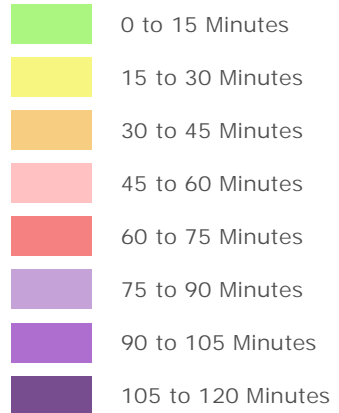

# 2045 PM Peak Period Travel Times from Fort Worth CBD

Travel Times from Fort Worth CBD

- Fort Worth CBD
- DFW International Airport
- Dallas Love Field