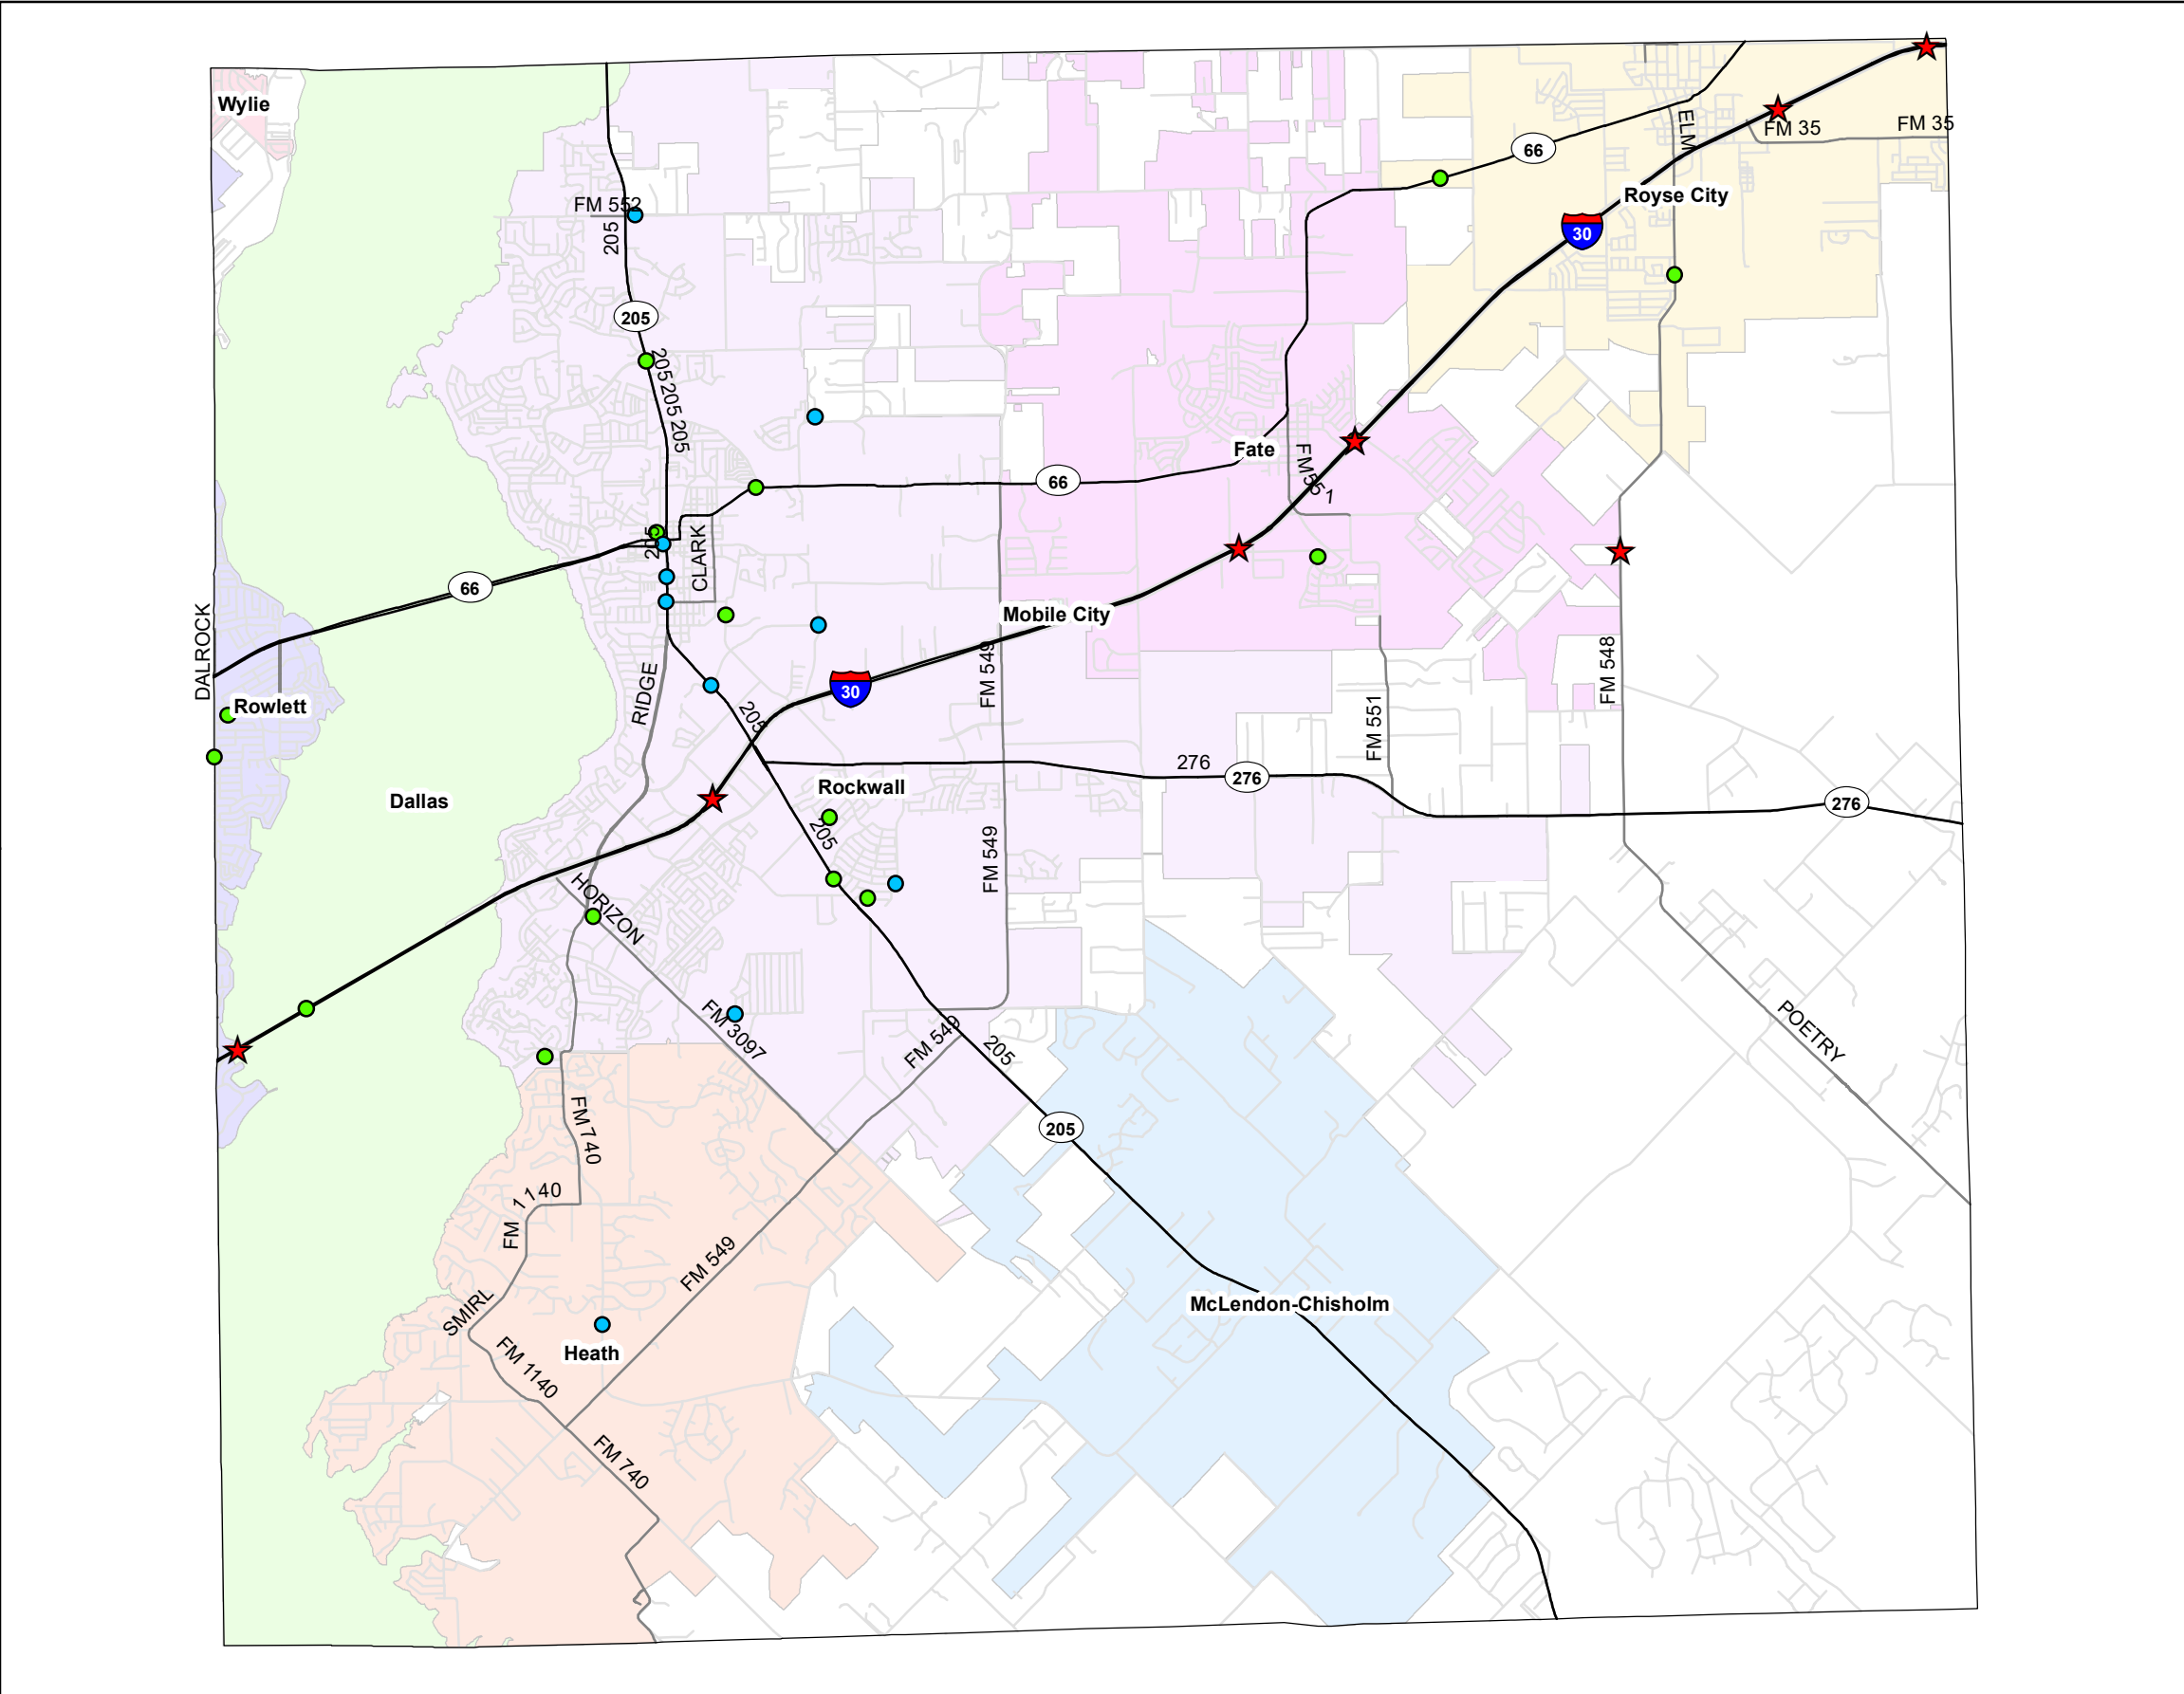

Rockwall County

Bicycle and Pedestrian Crash Locations (2016 - 2020)

Legend

- ★ Crash Location with Fatality (9)
- Non-Fatal Bicycle Crash Location (11)
- Non-Fatal Pedestrian Crash Location (16)
- Highway
- Major Arterial
- Minor Arterial

1.) Source: TxDOT's Crash Records Information System: 2016-2020 data is current as of May 2021. All TxDOT disclaimers apply.
 2.) Data displayed contains reportable crashes with latitude and longitude information. Additional crashes may have occurred.
 3.) This data is composed of TxDOT "Reportable Crashes" that occurs or originates on a traffic way, results in injury to or death of any person, or damage to the property of any person to the apparent extent of \$1,000.