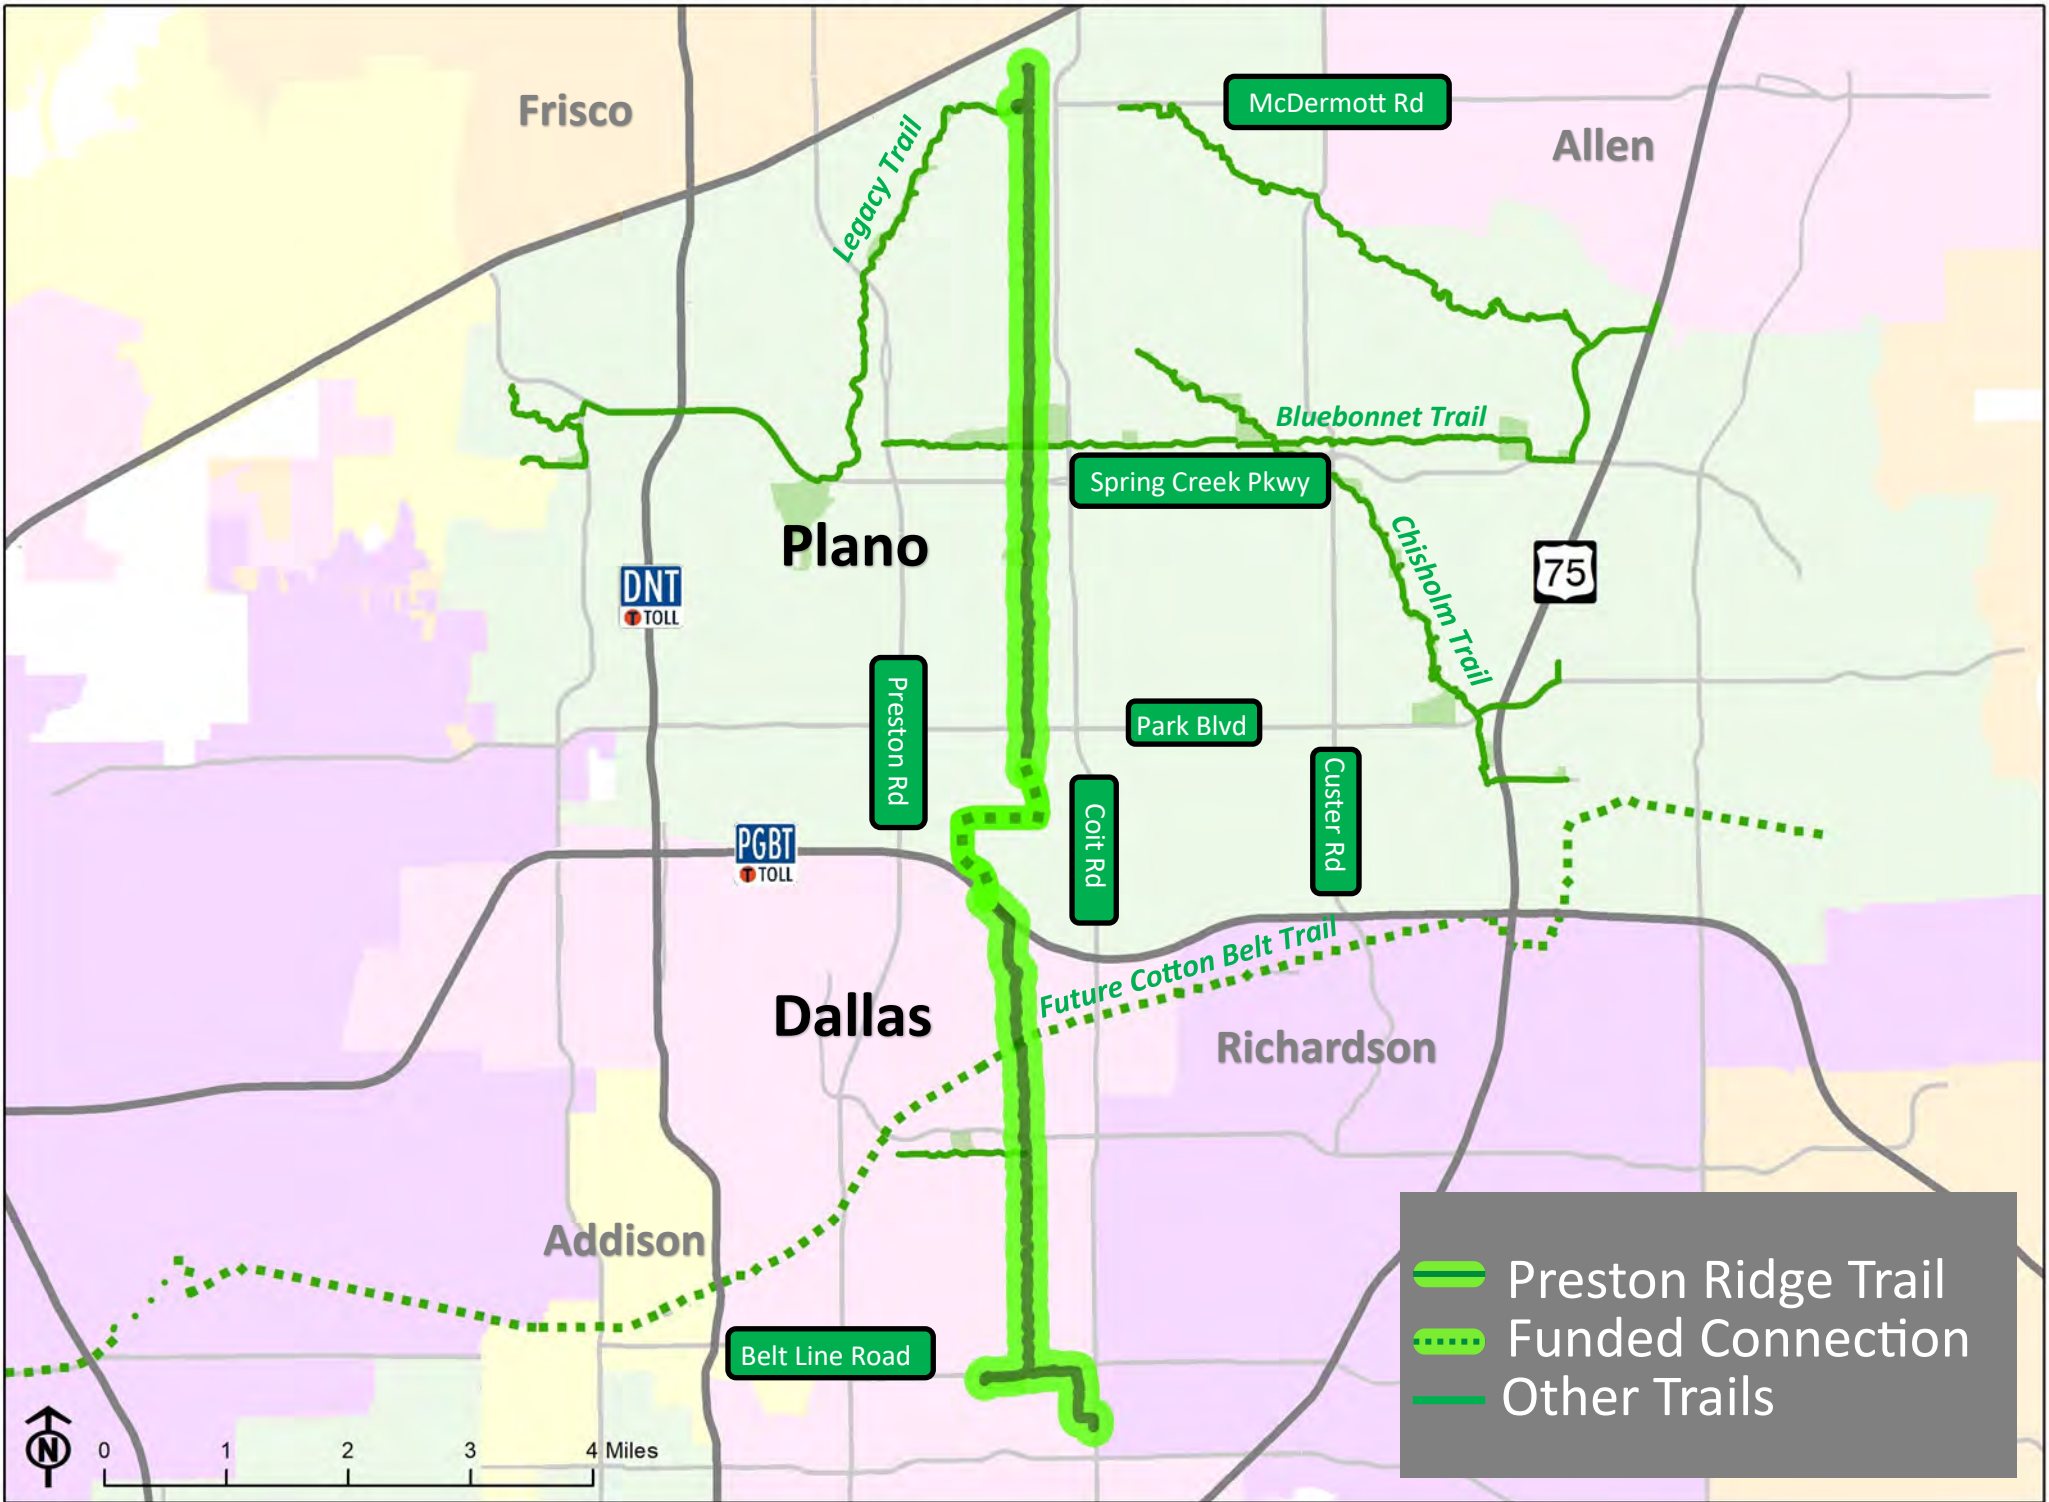

Preston Ridge Trail

Frisco

Allen

McDermott Rd

Legacy Trail

Bluebonnet Trail

Spring Creek Pkwy

Plano

75

DNT
TOLL

Preston Rd

Park Blvd

Custer Rd

Chisholm Trail

PGBT
TOLL

Dallas

Future Cotton Belt Trail

Richardson

Addison

Belt Line Road

0 1 2 3 4 Miles

Legend:

- Preston Ridge Trail
- Funded Connection
- Other Trails