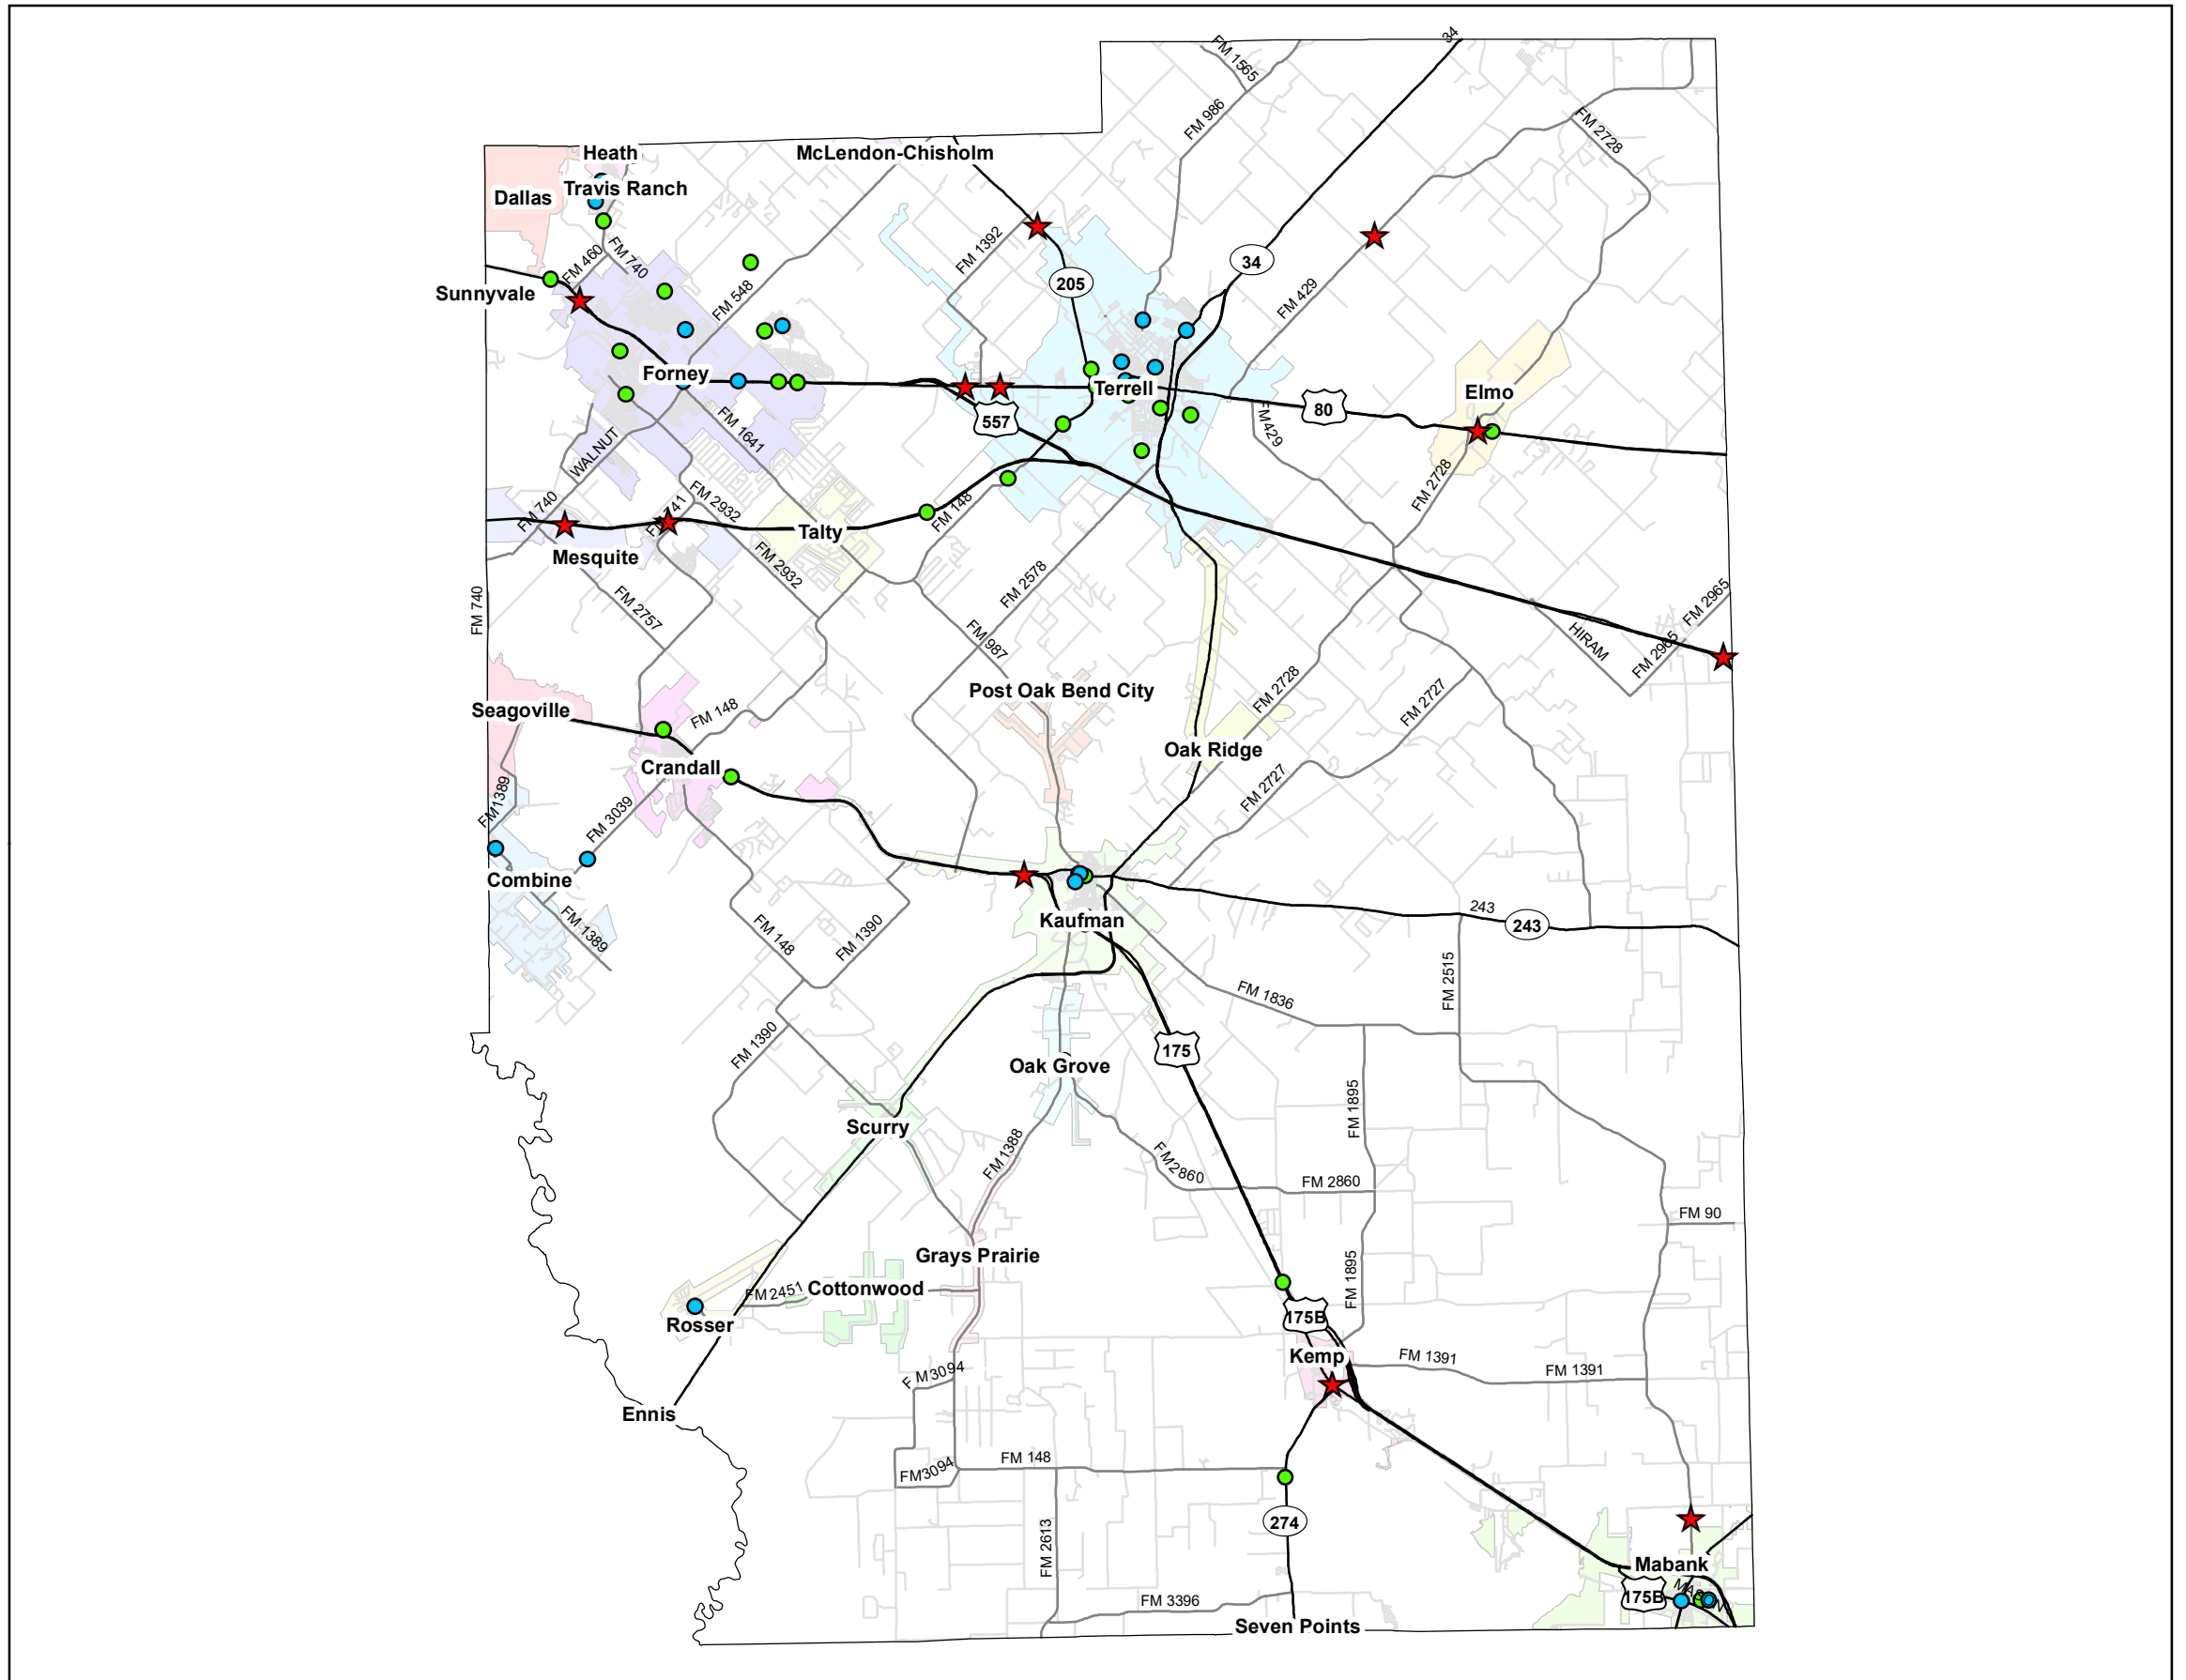

# Kaufman County

## Bicycle and Pedestrian Crash Locations (2016 - 2020)

**Legend**

- ★ Crash Location with Fatality (13)
- Non-Fatal Bicycle Crash Location (23)
- Non-Fatal Pedestrian Crash Location (38)
- Highway
- Major Arterial
- Minor Arterial

1.) Source: TxDOT's Crash Records Information System: 2016-2020 data is current as of May 2021. All TxDOT disclaimers apply.  
 2.) Data displayed contains reportable crashes with latitude and longitude information. Additional crashes may have occurred.  
 3.) This data is composed of TxDOT "Reportable Crashes" that occurs or originates on a traffic way, results in injury to or death of any person, or damage to the property of any person to the apparent extent of \$1,000.