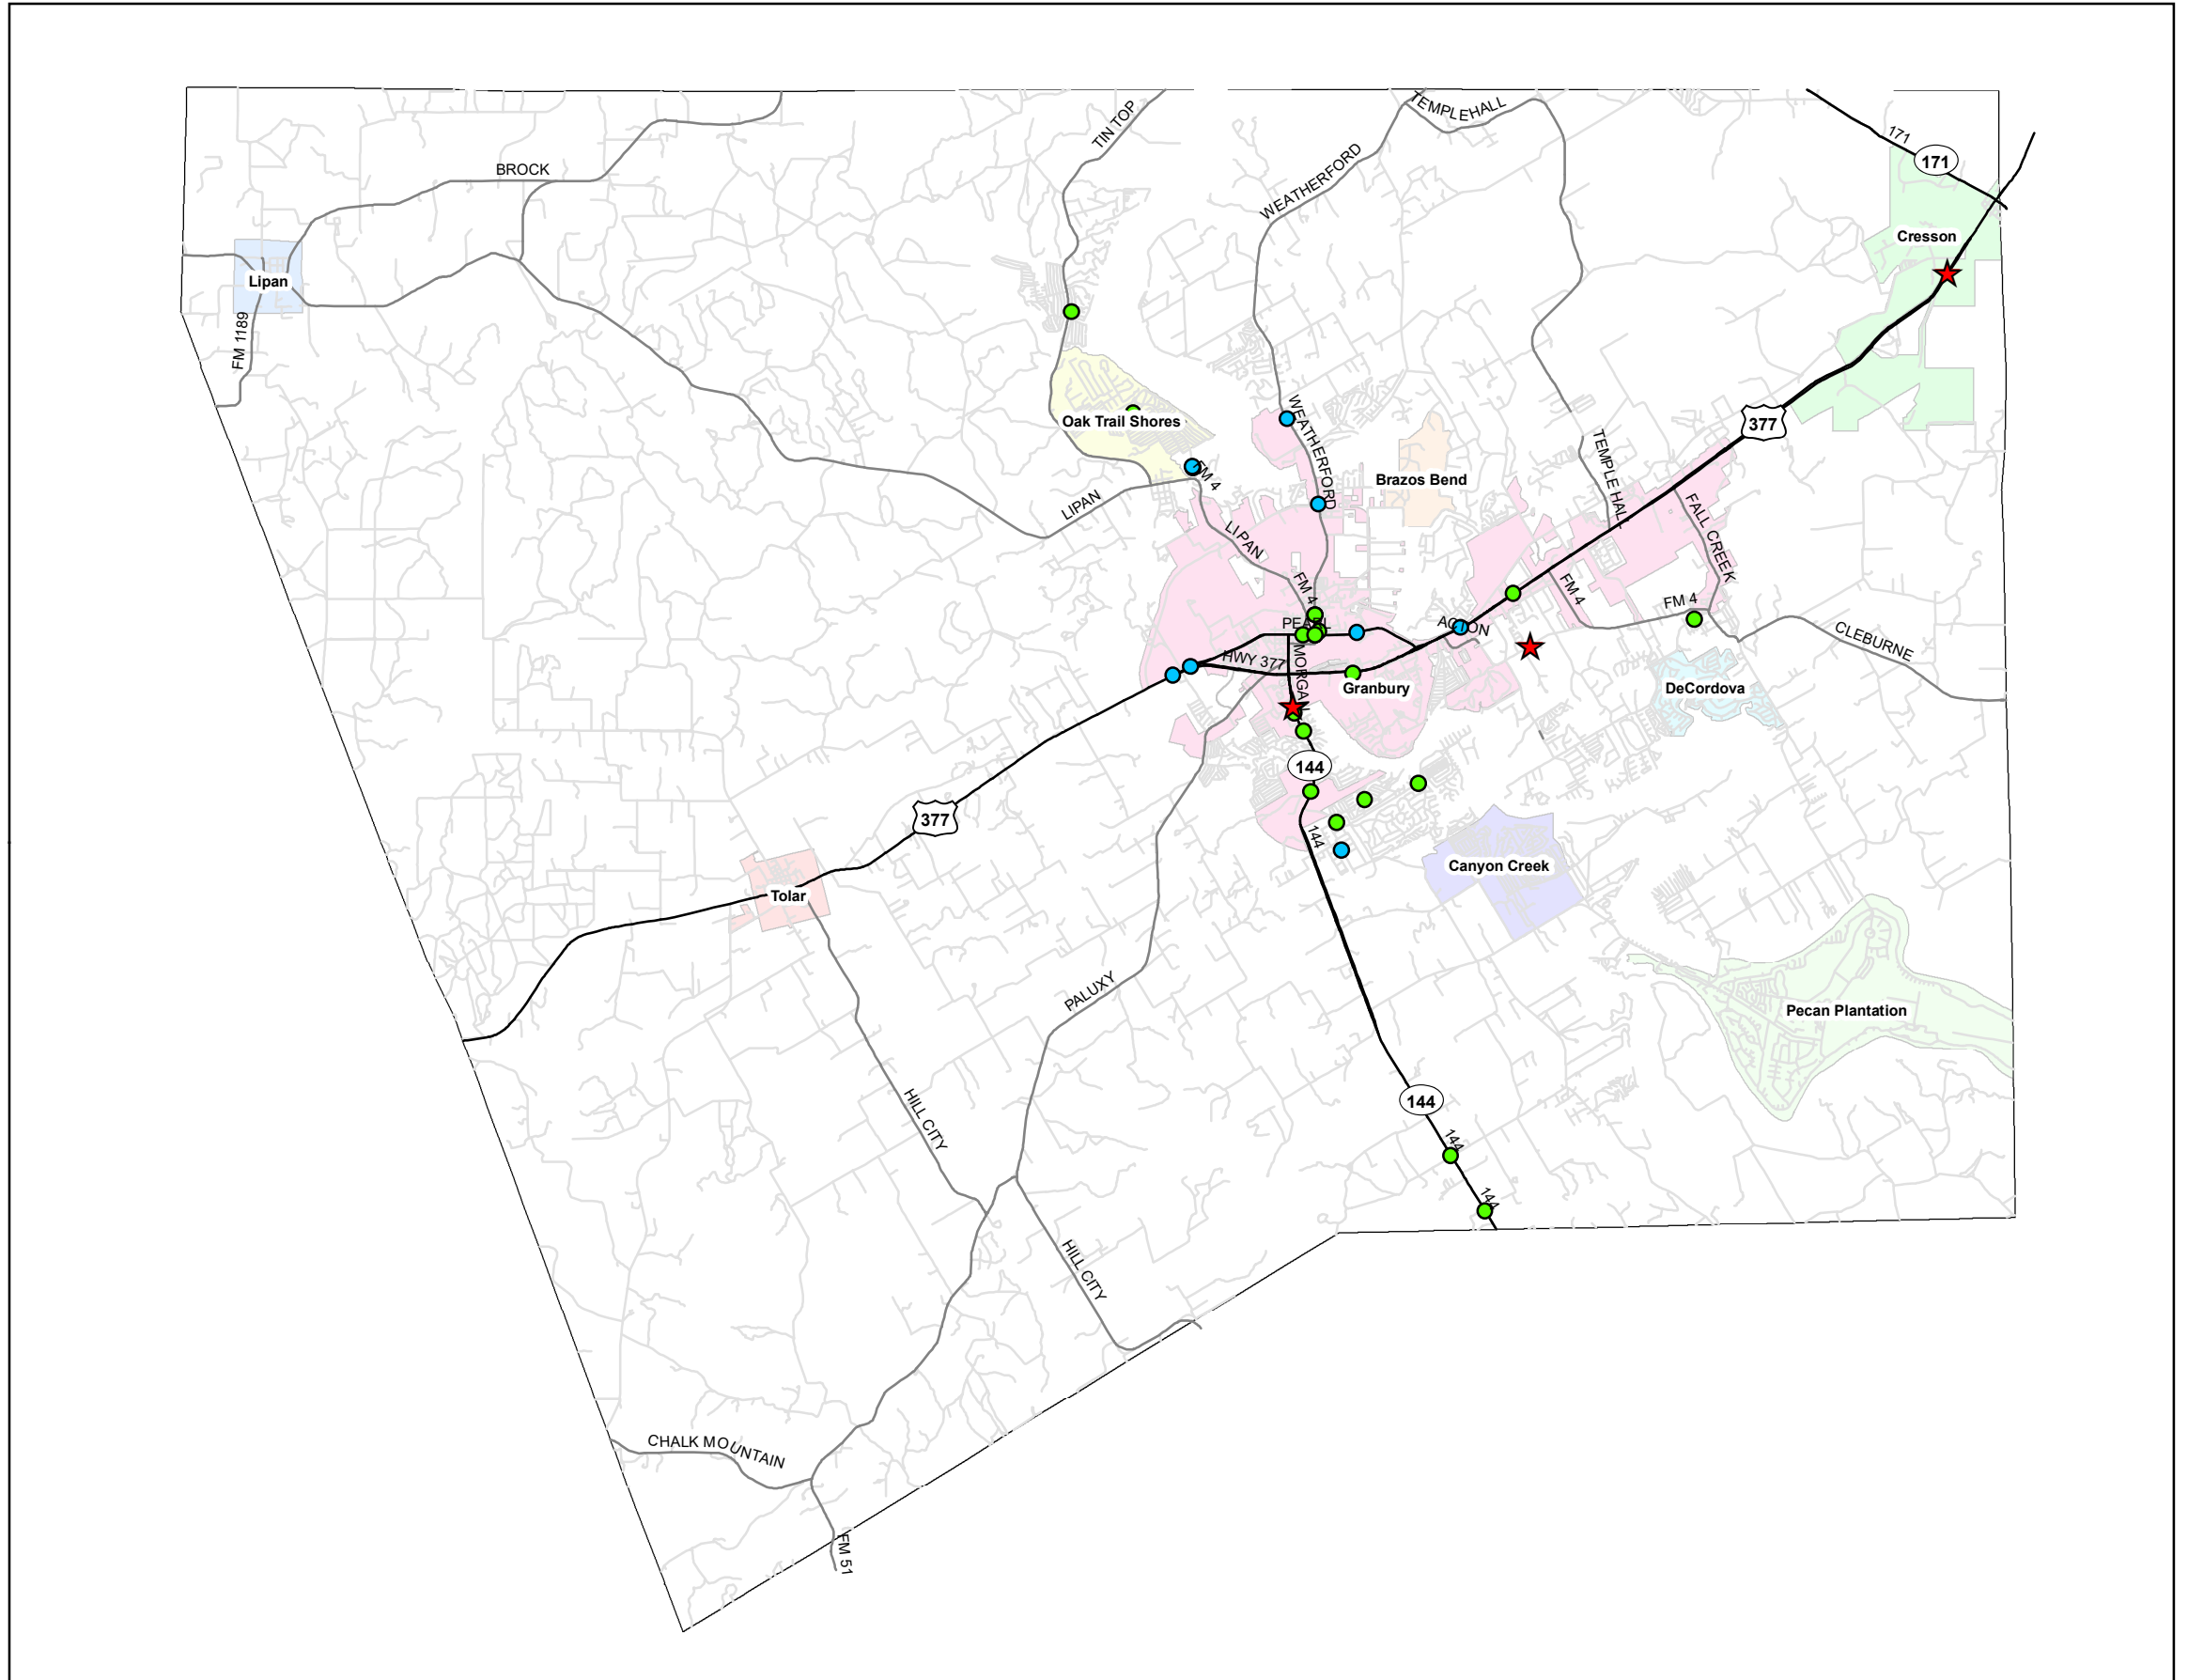

# Hood County

## Bicycle and Pedestrian Crash Locations (2016 - 2020)

**Legend**

- ★ Crash Location with Fatality (3)
- Non-Fatal Bicycle Crash Location (9)
- Non-Fatal Pedestrian Crash Location (23)
- Highway
- Major Arterial
- Minor Arterial

**NCTCOG 12-County Metropolitan Planning Area**

The map shows the 12 counties of the NCTCOG MPA: Wise, Denton, Collin, Hunt, Parker, Tarrant, Dallas, Rockwall, Kaufman, Hood, Johnson, and Ellis. Hood County is highlighted with a red border.

1.) Source: TxDOT's Crash Records Information System: 2016-2020 data is current as of May 2021. All TxDOT disclaimers apply.  
 2.) Data displayed contains reportable crashes with latitude and longitude information. Additional crashes may have occurred.  
 3.) This data is composed of TxDOT "Reportable Crashes" that occurs or originates on a traffic way, results in injury to or death of any person, or damage to the property of any person to the apparent extent of \$1,000.